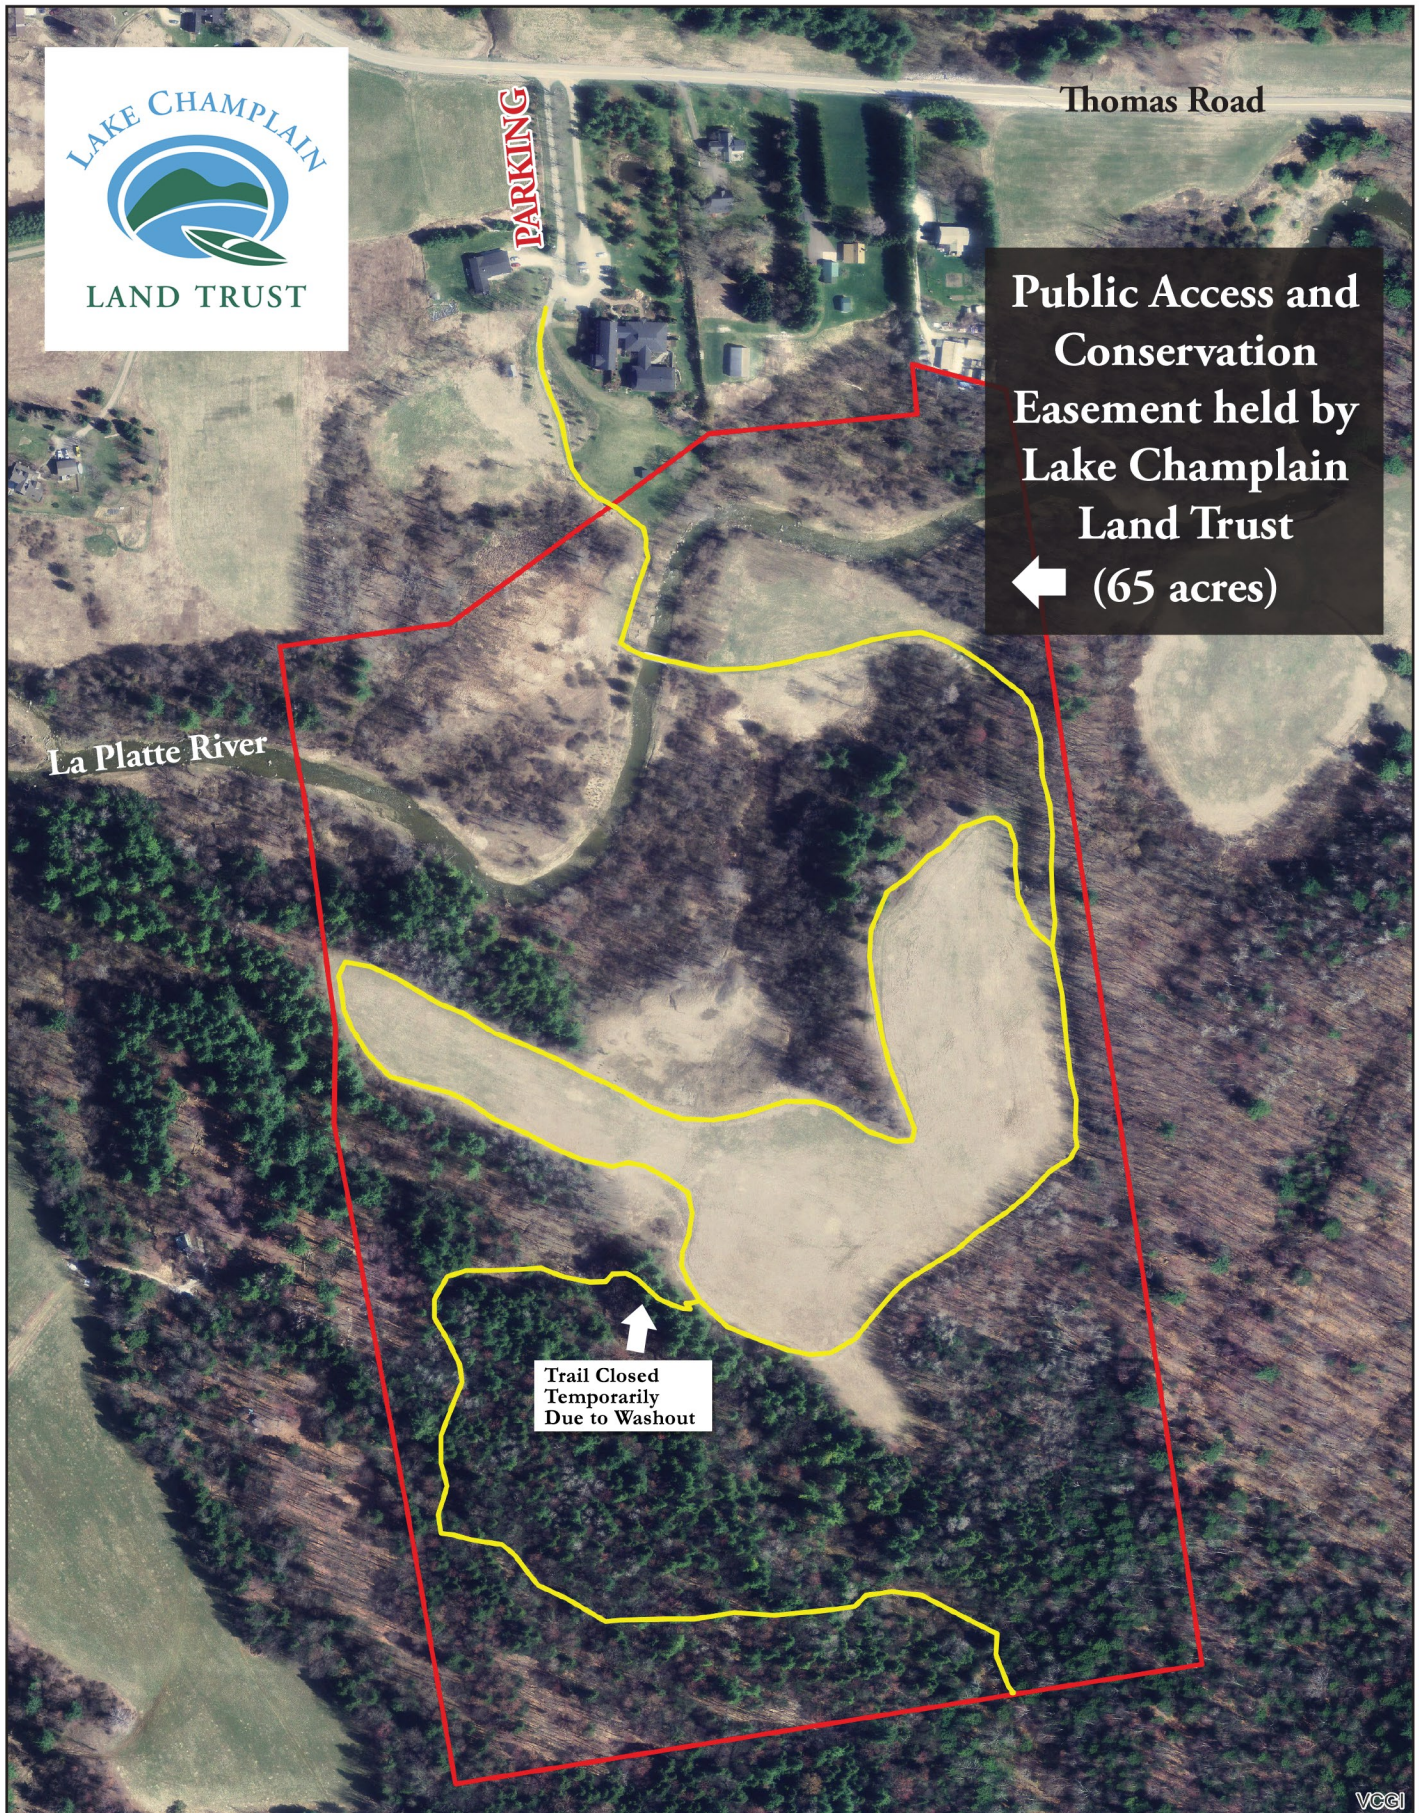

UPPER LA PLATTE RIVER NATURAL AREA

Thomas Road

PARKING

Public Access and
Conservation
Easement held by
Lake Champlain
Land Trust
← (65 acres)

La Platte River

Trail Closed
Temporarily
Due to Washout

VCCI