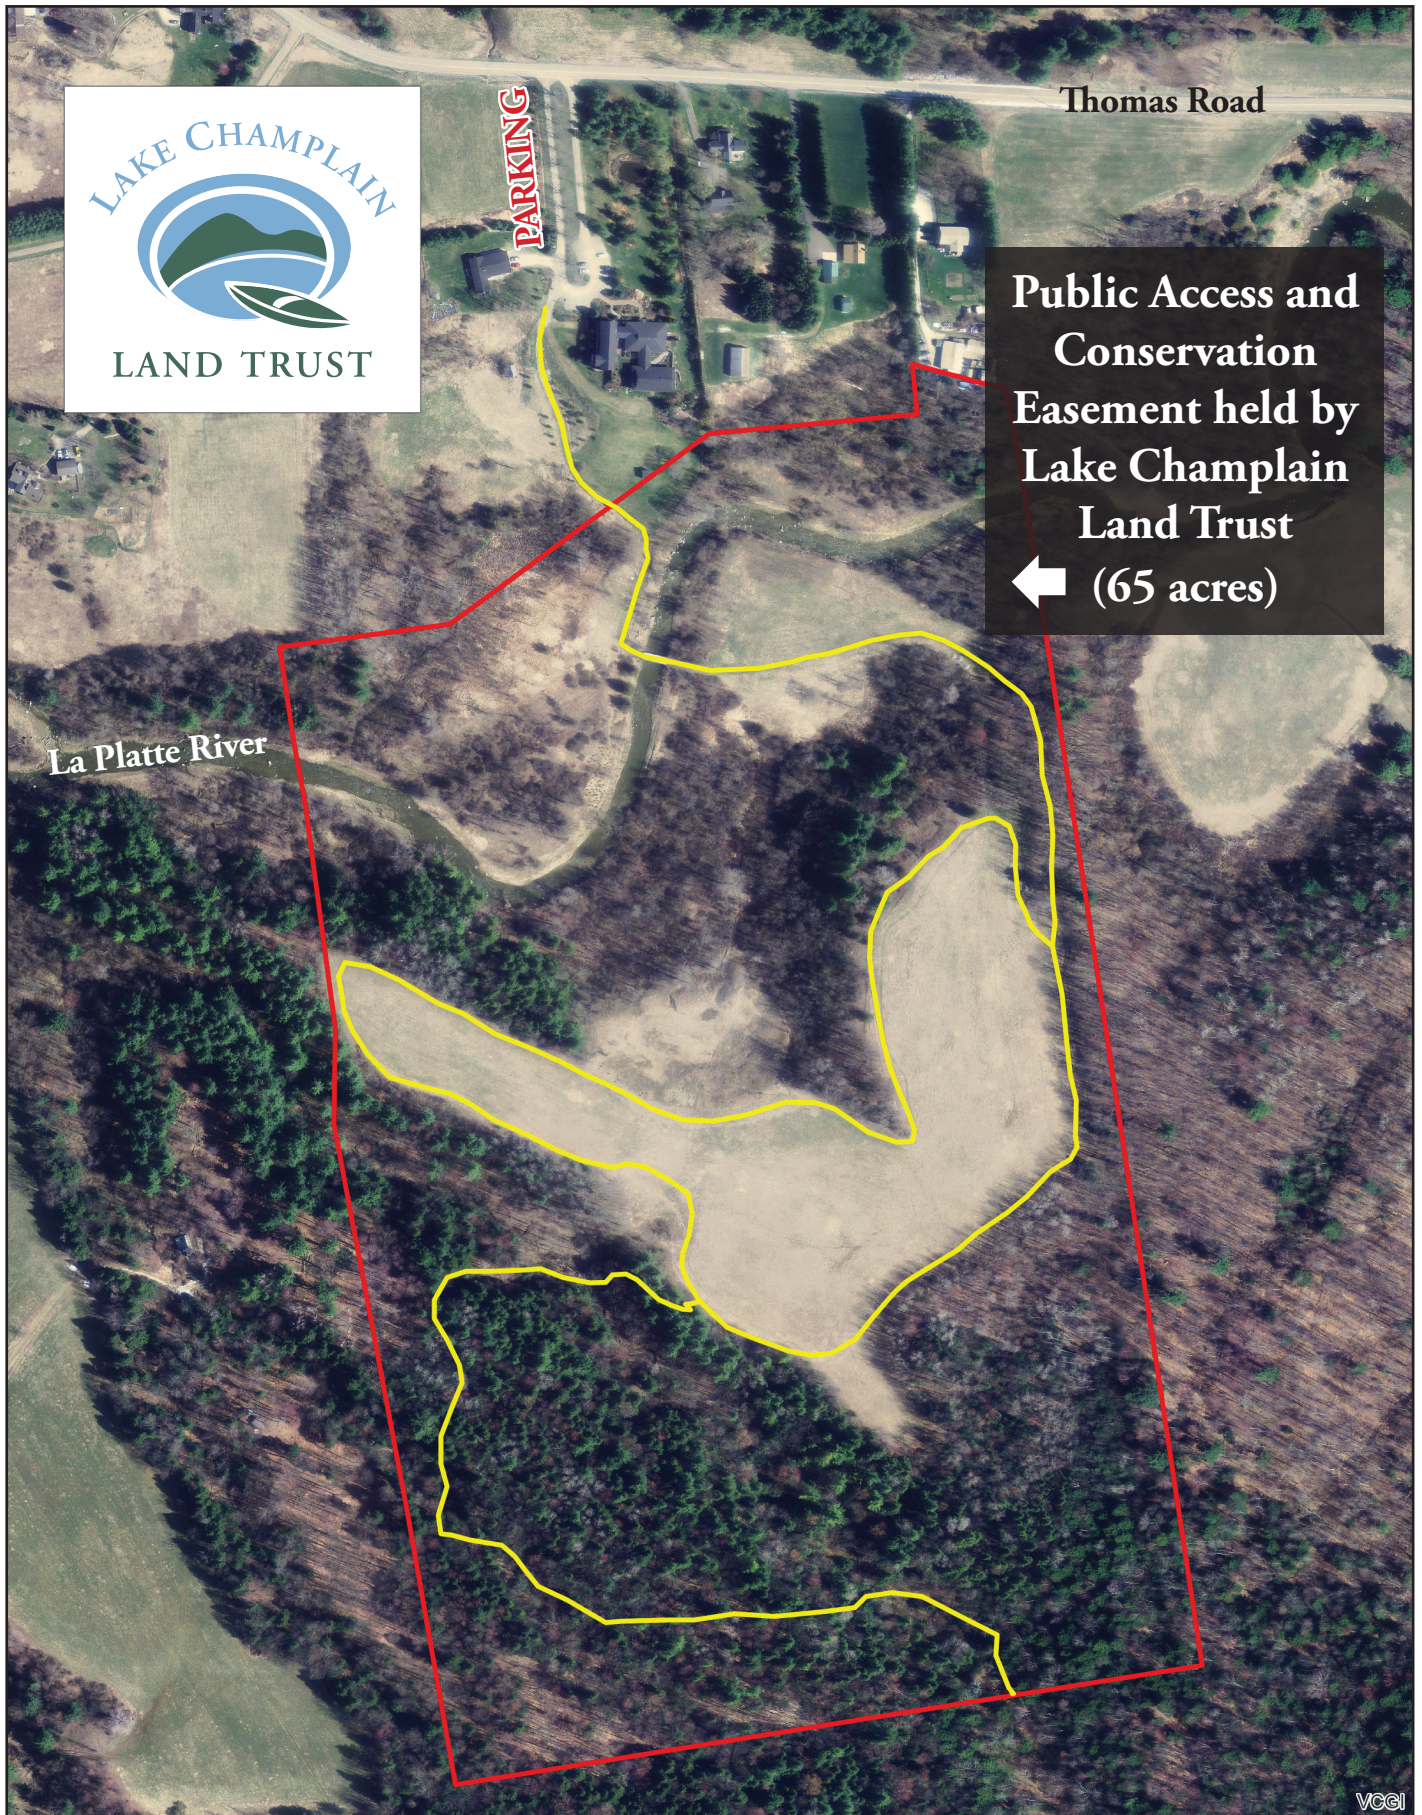

# UPPER LA PLATTE RIVER NATURAL AREA

**Public Access and  
Conservation  
Easement held by  
Lake Champlain  
Land Trust**  
← (65 acres)

VCGI